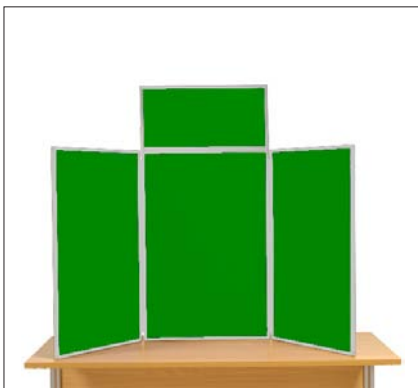

Aluminium Desk Top Display Stands

Midi Desk Top Display Stand

Folding Desk Top Display Stand with Aluminium frame. Includes rigid plastic carry case.

Colours: Blue, Red, Green, Grey, Black, Wine, Blueberry, Yellow

Sizes (Fabric Area)
Outer Panel: 575 x 417
Main Panel: 575 x 881
Header Panel: 178 x 881

3 Panel Maxi Desk Top Display Stand

Folding Desk Top Display Stand with Aluminium frame. Includes rigid plastic carry case.

Colours: Blue, Red, Green, Grey, Black, Wine, Blueberry, Yellow

Sizes (Fabric Area)
Each Panel: 881 x 575

4 Panel Maxi Desk Top Display Stand

Folding Desk Top Display Stand with Aluminium frame. Includes rigid plastic carry case.

Colours: Blue, Red, Green, Grey, Black, Wine, Blueberry, Yellow

Sizes (Fabric Area)
Each Panel: 881 x 575

Colour Swatches